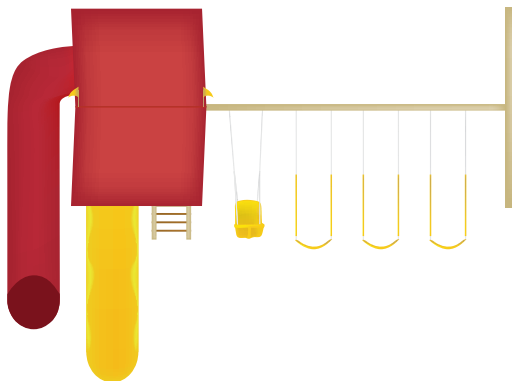

#P237 Poly Backyard Rush

Wood: L = 22' W = 16.5' Floor Height = 5' Swing Height = 8' Play Area = 28'L x 22.5'W
Poly: L = 24' W = 16.5' Floor Height = 5' Swing Height = 8' Play Area = 30'L x 22.5'W

Your children's playtime fun will soar with the Backyard Rush swing set. Climb up the 5' Steps then scramble across the platform and through the 5' Side Winder Slide to the ground. More challenging ways to climb are the 5' Rock Climb or 5' Cargo Net. With this swing set in your backyard, many joy-filled memories are sure to be yours.