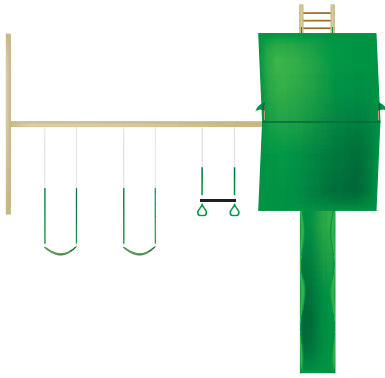

#P171 Poly Lovely Retreat

Poly: L=14' W=15.5' Floor Height=5' Swing Height=8' Play Area = 20'L x 21.5'W

Capture some health and recreation answers with our Lovely Retreat playset. This no-frills swingset offers plenty of old time delights. Two Sling Swings and Trapeze with Rings ensure countless hours of swinging fun.