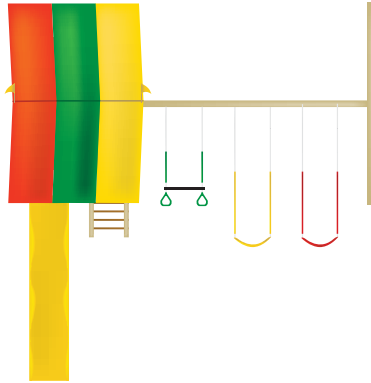

#P223 Poly Friendly Retreat

Wood: L = 16' W = 15.5' Floor Height = 5' Swing Height = 8' Play Area = 22'L x 21.5'W
Poly: L = 18' W = 15.5' Floor Height = 5' Swing Height = 8' Play Area = 24'L x 21.5'W

Your children's playtime fun will skyrocket with the Friendly Retreat play set. Steps and Rock Climb lead to the tower with its Steering Wheel and Super Scope. A curvy ride on the Wave Slide will take your adventures to the ground where several swing styles are also included - two Sling Swings, Trapeze with Rings and Tire Swing. Add this playset to your backyard, and many joy-filled memories are sure to be in your future.