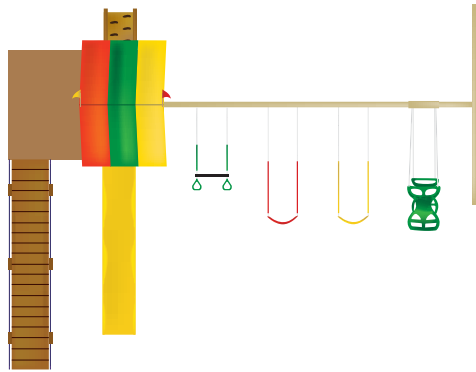

#P475 Golden Retreat

Poly: L=20' W=15.5' Floor Height=5' Swing Height=8' Play Area = 26'L x 21.5'W

Your children will treasure their little days with this Golden Retreat Swing Set. They can have many happy hours on the Swings and climbing up the Rock Wall. Even the youngest ones will be happy playing in the sandbox or walking up the easy access Gang Plank.