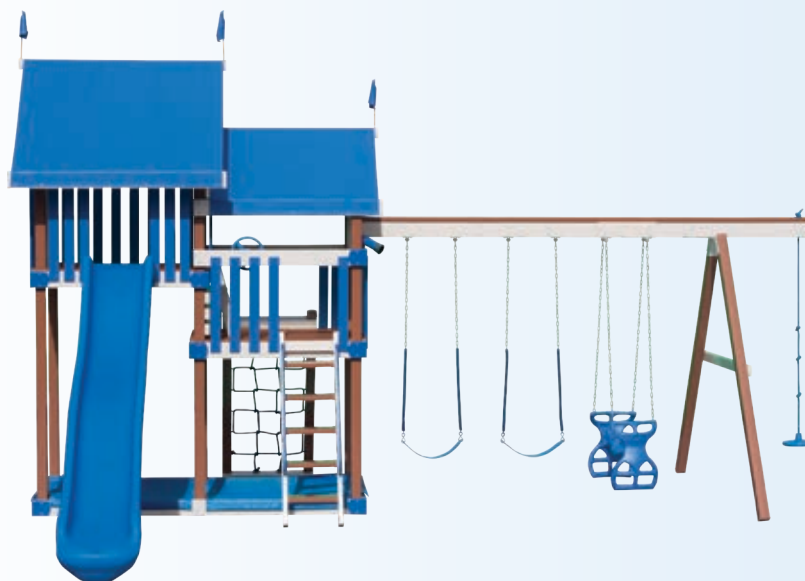

#P507 Poly Golden Moments

- Poly Deluxe Sky Tower
- Double Canopy
- Easy Ride Attachment
- Beam Disc Swing
- 2 Sling Swings
- Horse Glider
- Disc Swing
- 14' Scoop Wave Slide
- 5' Cargo Net
- 5' Step
- Sandbox Cover
- Steering Wheel
- Super Scope
- Hand Rails
- 3 Flags

Age Appeal: 2-14 Play Capacity: 1-10
Wood: L = 24' W = 19' Floor Height = 5' & 7' Swing Height = 8' Play Area = 30'L x 25'W
Poly: L = 24' W = 19' Floor Height = 5' & 7' Swing Height = 8' Play Area = 30'L x 25'W