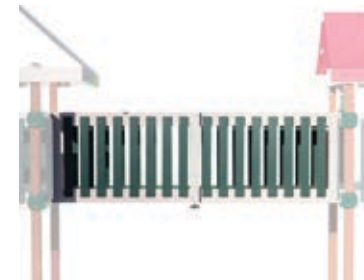

Make it DOUBLE FUN!

Bridge

Application connects towers
or playshapes
Dimensions: L = 9'9"

POLY: ●●●●
WOOD: ●●●