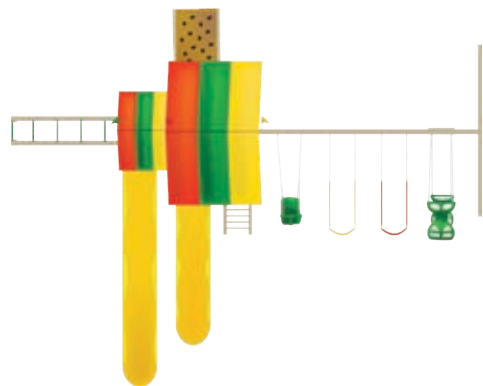

#310 Backyard Cheer

Wood: L = 25' W = 18' Floor Height = 5' & 7' Swing Height = 8' Play Area = 31'L x 24'W
Poly: L = 27' W = 18' Floor Height = 5' & 7' Swing Height = 8' Play Area = 33'L x 24'W

Relax, and enjoy some fun on the Backyard Cheer swingset! This set features a monkey bar climber, 14' scoop slide, and many more fun components! The spacious eagles nest offers a extra twist to the fun! Your youngsters will have a blast sliding, climbing, and swinging in their own backyard!