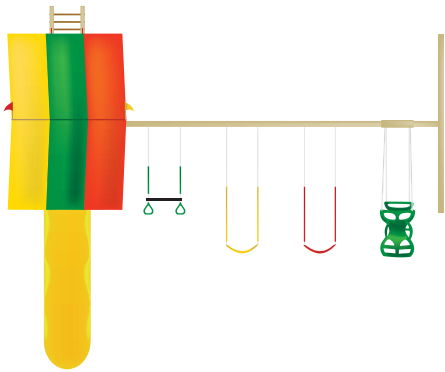

#P111 Poly Family Favorite

Wood: L = 17' W = 15' Floor Height = 5' Swing Height = 8' Play Area = 23'L x 21'W
Poly: L = 19' W = 15' Floor Height = 5' Swing Height = 8' Play Area = 25'L x 21'W

Are you ready for some old fashioned fun? Take a look at the Family Favorite swingset, a top selling unit that provides a lot of play value at a modest price. The tower features a sturdy 5'x5' platform with a high-quality canopy overhead and a roomy sandbox beneath. Attached to this tower is a 4 Position Easy Ride Attachment Beam, a 5' Step and a 10' Wave Slide, creating the perfect setting for many favorite family memories.