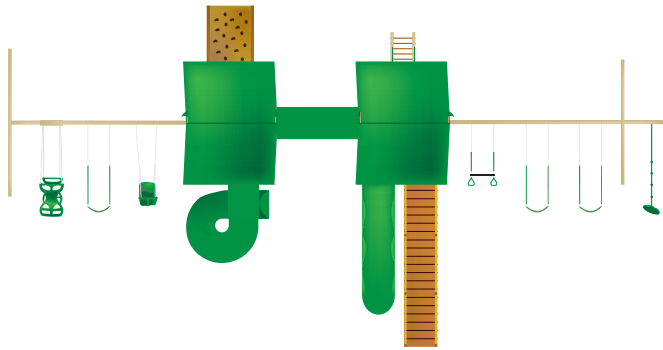

#P835 Poly Outdoor Meeting Ground

Wood: L = 40.5' W = 20' Floor Height = 5' Swing Height = 8' Play Area = 46.5'L x 26'W
Poly: L = 42.5' W = 20' Floor Height = 5' Swing Height = 8' Play Area = 48.5'L x 26'W

The Outdoor Meeting Ground is great for your neighborhood get togethers or just to have plenty of play. With its 7 swings there is sure to be one that fits everyone. The Tunnel and the Turbo Twister Slide are sure to add their twist of fun to the play. With this no worry playset you can experience many hours of happy family memories.