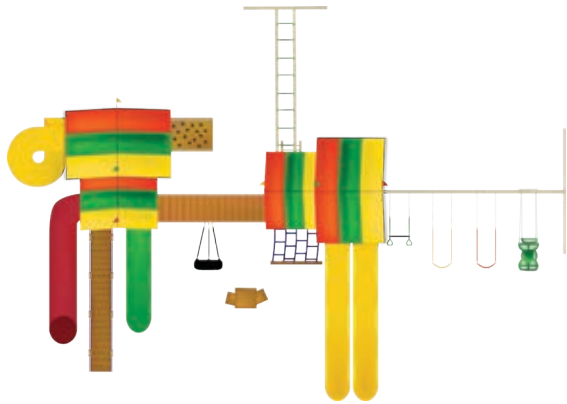

#P825 Poly Neighborhood PlayStation

Wood: L = 42.5' W = 25' Floor Height = 5' & 7' Swing Height = 10' Play Area = 48.5'L x 31'W
Poly: L = 44.5' W = 27' Floor Height = 5' & 7' Swing Height = 10' Play Area = 50.5'L x 33'W

Lovely evening of warm summer sun, soft laughter floating on the berry breezes... Take the fun to the next level with this energy busting Neighborhood Playstation. Have your friends over and never worry about the children not having enough to do with its 5 slides and many other gadgets.