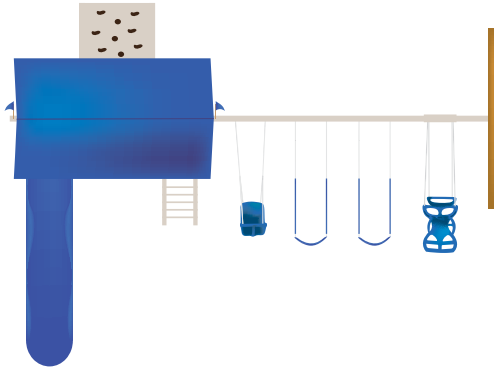

#W727 Wood Crowd Pleaser

Wood: L = 20.5' W = 19' Floor Height = 7' Swing Height = 10' Play Area = 26.5'L x 25'W
Poly: L = 22.5' W = 19' Floor Height = 7' Swing Height = 10' Play Area = 28.5'L x 25'W

The Crowd Pleaser swing set is full of fun for everyone. Acrobats will love the Trapeze, cowboys will romp on the Horse Glider, and little chefs will go wild over cooking meals in the kitchen kit and serving them on the picnic table. Children can pack into the King's Tower for a shady spot to play with dolls or defend their clubhouse.