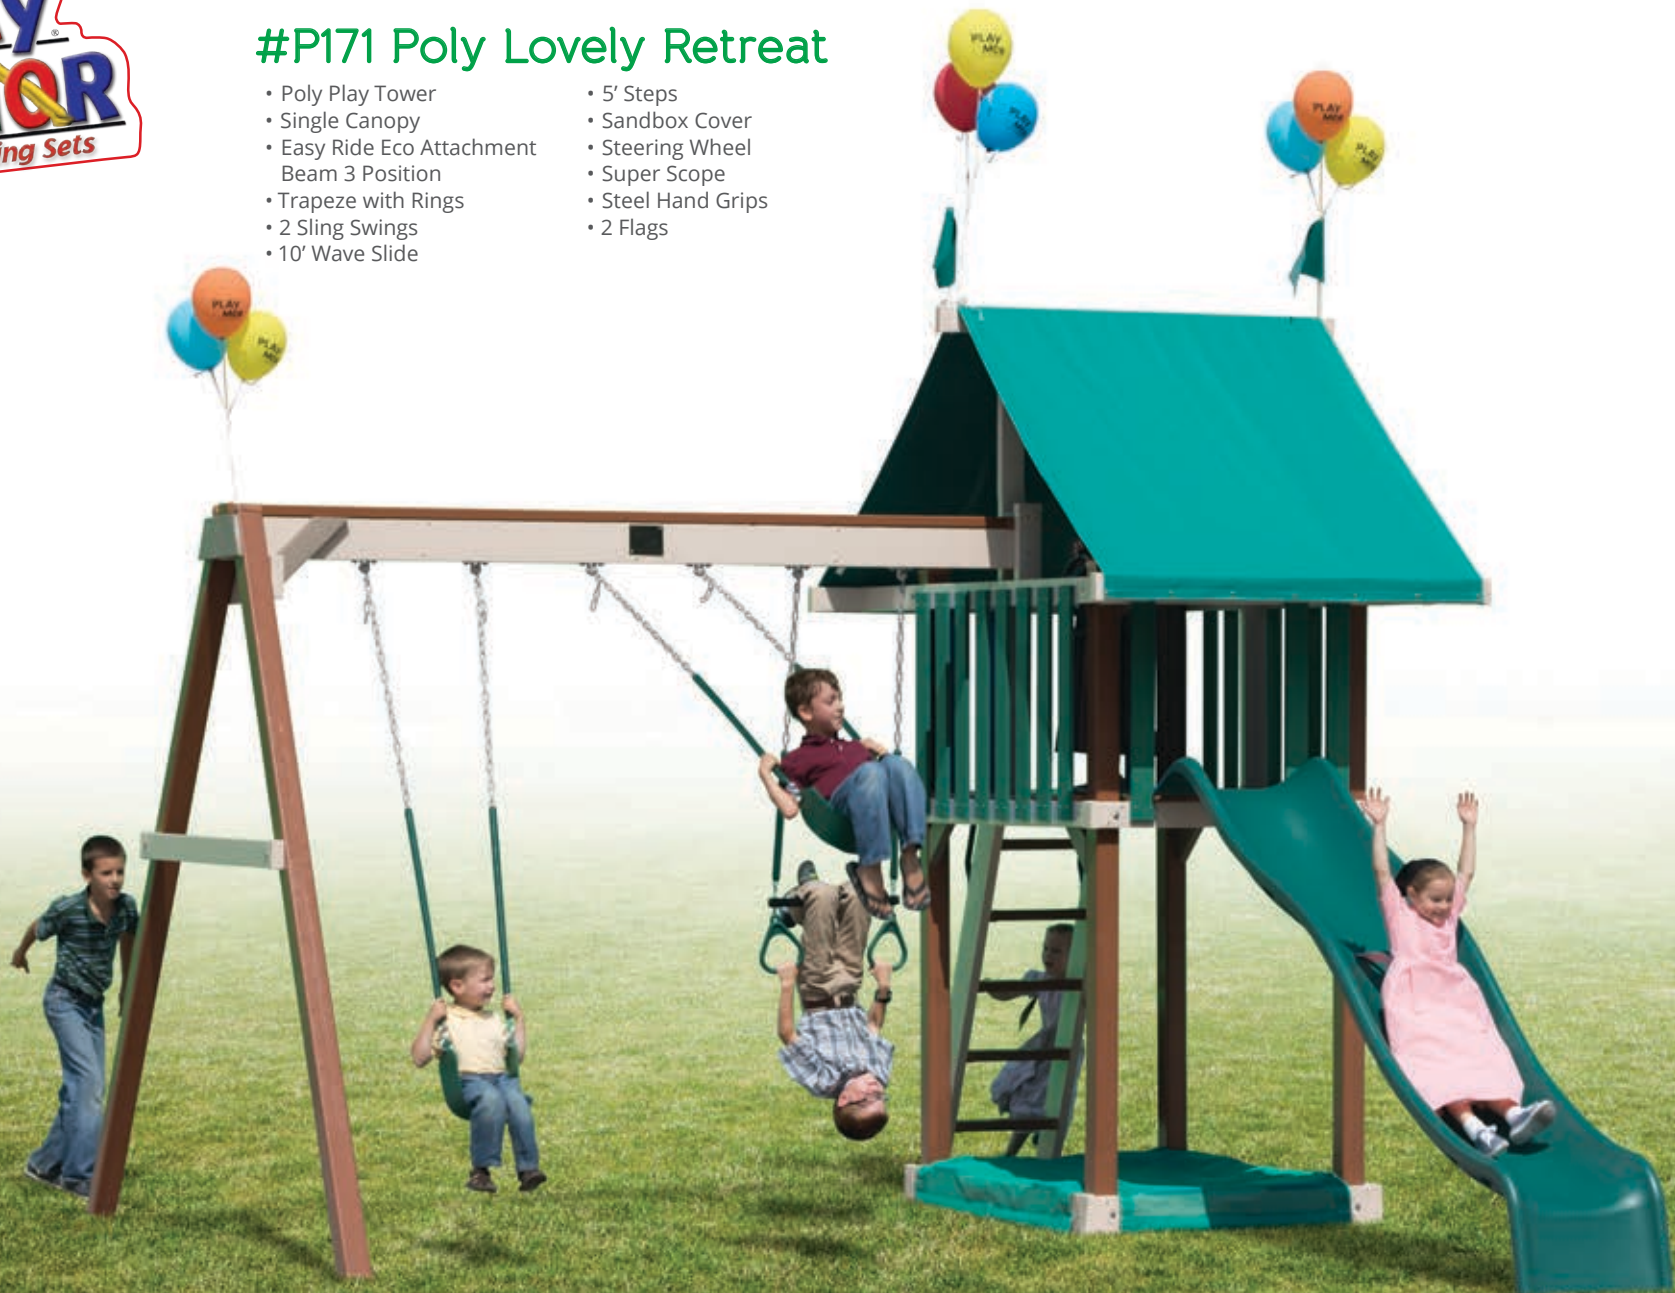

#1 Summer's Cove

Wood: L = 16' W = 15' Floor Height = 5' Swing Height = 8' Play Area = 22'L x 21'W
 Poly: L = 18' W = 15' Floor Height = 5' Swing Height = 8' Play Area = 24'L x 21'W

This sturdy wooden swingset is an ideal way to add excitement to your backyard. Children can enjoy hours of sunshine and exercise climbing up the 5' Steps and whooshing down the 10' Wave Slide.

#P2 Poly Summer's Eve

- Easy Ride Swing
- Beam 3 Position
- Slide Attachment with 5' Step
- 10' Wave Slide
- 2 - Sling Swings
- Horse Glider
- Hand Grips

Age Appeal: 2-10 Play Capacity: 1-6
 Wood: L = 14' W = 15' Floor Height = 5' Swing Height = 8' Play Area = 20'L x 21'W
 Poly: L = 16' W = 15' Floor Height = 5' Swing Height = 8' Play Area = 22'L x 21'W

#W3 Wood Summer Playtime

- Easy Ride Swing
- Beam 4 Position
- Trapeze with Rings
- 2 - Sling Swings
- Horse Glider

Age Appeal: 2-10 Play Capacity: 1-5
 Wood: L = 12' W = 10' Swing Height = 8' Play Area = 18'L x 16'W
 Poly: L = 14' W = 10' Swing Height = 8' Play Area = 20'L x 16'W

AGE APPEAL	2-10
PLAY CAPACITY	1-6

#P171 Poly Lovely Retreat

Poly: L=14' W=15.5' Floor Height=5' Swing Height=8' Play Area = 20'L x 21.5'W

Capture some health and recreation answers with our Lovely Retreat playset. This no-frills swingset offers plenty of old time delights. Two Sling Swings and Trapeze with Rings ensure countless hours of swinging fun.