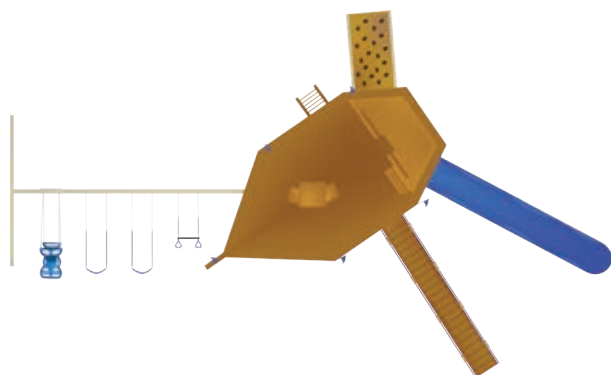

#P911 Historic Adventures

Poly: L=38' W=22' Floor Height=5' & 7' Swing Height=8' Play Area = 44'L x 28'W

All aboard for a voyage to the past with the Historic Adventures swing set where your hardy sailors can reenact the discovery of America or new southern islands. The two super scopes aide in the sighting trouble just in time to turn the ships wheel for a new heading. Your young sailors will have plenty to do aboard this luxury Yacht!