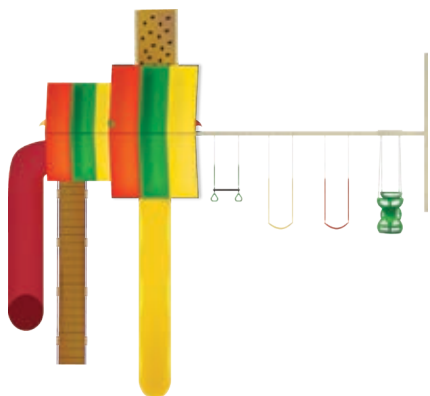

#P549 Poly Backyard Retreat

Wood: L = 25.5' W = 20' Floor Height = 5' & 7' Swing Height = 10' Play Area = 31.5'L x 26'W
Poly: L = 27.5' W = 20' Floor Height = 5' & 7' Swing Height = 10' Play Area = 33.5'L x 26'W

As its name suggests, this outstanding swingset is absolutely loaded. A carefully crafted Gang Plank affords easy access to the lofty Deluxe Sky Tower. A daring 7' Rock Climb challenges any youngster's climbing abilities. The High Ride Attachment Beam provides a ticket to hours of thrilling fun and premium memory making.