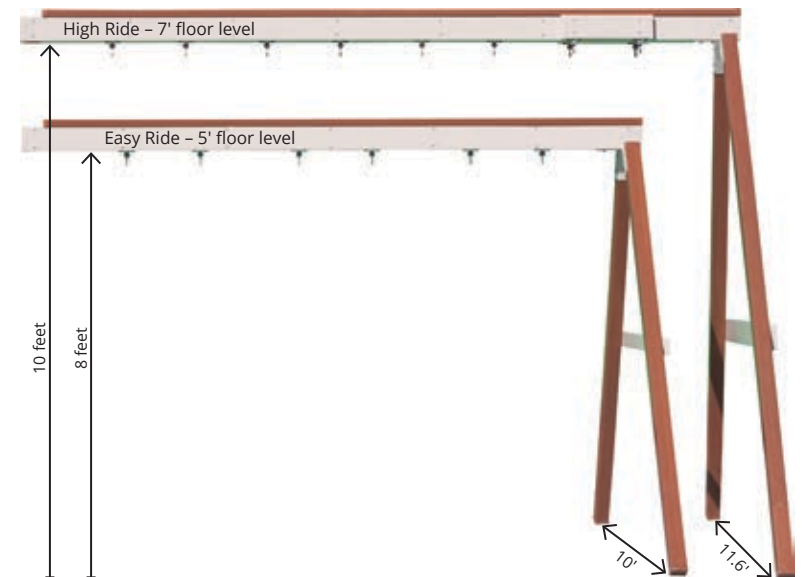

Levels

Choose the level that suits your taste and be sure it corresponds to the structure you have chosen. Each level and the floor level to which it connects is illustrated below.