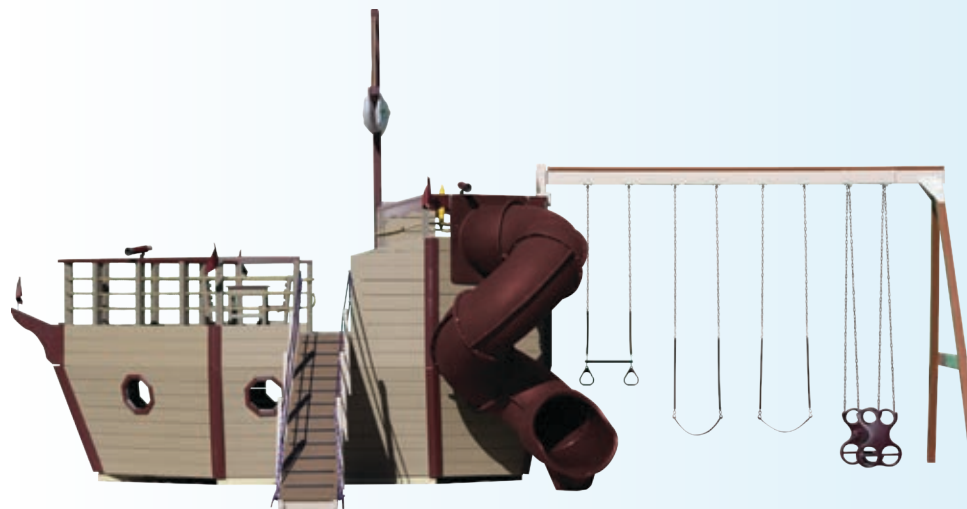

#P912 Poly High Seas Explorer

- Poly Youngster Yacht
- High Ride Attachment
- Beam 4 Position
- Trapeze with Rings
- 2 Sling Swings
- Horse Glider
- 10 Scoop Wave Slide
- 7' Turbo Twister Slide
- 12' Gang Plank
- 7' Rock Climb
- 2 Super Scopes
- Ships Wheel
- Hand Rails
- Child's Table and 2 Chairs
- 5 Flags

Age Appeal: 2-14 Play Capacity: 1-8

Poly: L=33' W=27' Floor Height=5' & 7' Swing Height=10' Play Area = 39'L x 33'W