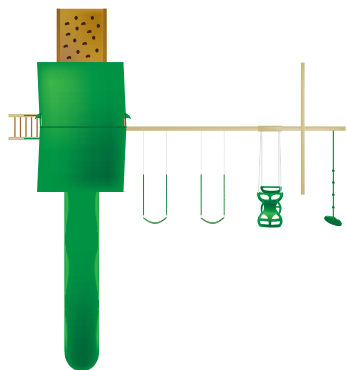

#P153 Poly Smiling Fort

Wood: L = 21.5' W = 20.5' Floor Height = 7' Swing Height = 10' Play Area = 27.5'L x 26.5'W
Poly: L = 21.5' W = 20.5' Floor Height = 7' Swing Height = 10' Play Area = 27.5'L x 26.5'W

Install a favorite destination at your home with this Smiling Fort swing set. Plan a "staycation" for the children this summer by investing in your own backyard playground. This set attractively offers swinging, climbing, sliding and dining possibilities in the safety of your own property.