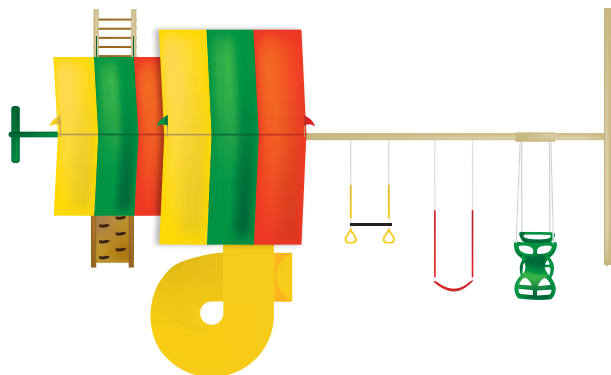

#P518 Poly Dizzy Delight

Wood: L = 22.5' W = 15' Floor Height = 5' & 7' Swing Height = 10' Play Area = 28.5'L x 21'W
Poly: L = 24.5' W = 15' Floor Height = 5' & 7' Swing Height = 10' Play Area = 30.5'L x 21'W

Your children will treasure their little days with this Dizzy Delight swing set. They can whittle away many happy hours on the swings and twirling down the Turbo Twister Slide. From building castles in the Sandbox to playing make-believe with the Steering Wheel and Super Scope, children will make moments to remember forever.